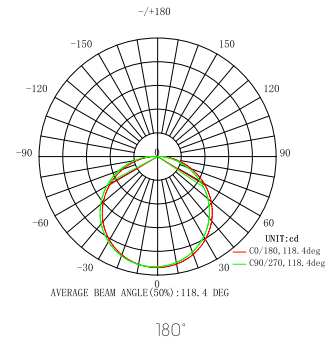

LIGHTING DISTRIBUTIONS