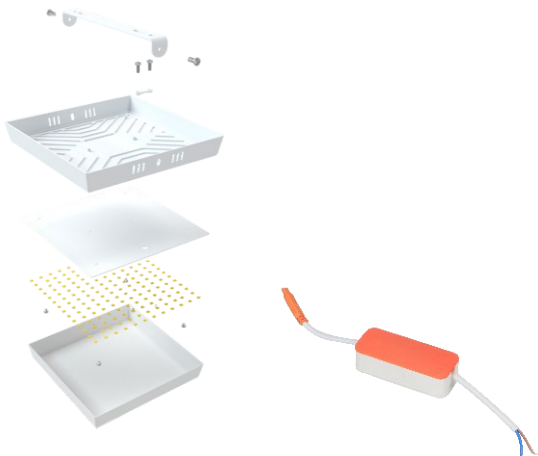

ZHONGSHAN XILE OPTOELECTRONIC TECHNOLOGY CO.,LTD.

Details

Datasheet- Small Panel Light Hella Series

PARAMETERS:

ModelNo	XLRPS-18W	XLRPS-24W	XLRPS-36W	XLRPS-48W
Power	18W	24W	36W	48W
Efficacy	100LM/W	105LM/W	110LM/W	110LM/W
Power Factor	0.5/0.9			
CRI	70/80			
Beam Angle	180°			
LED	SMD2835*96	SMD2835*168	SMD2835*289	SMD2835*318
Diameter(mm)	120*120*40	170*170*40	225*225*40	300*300*40
Hole size(mm)	Surface Mounting	Surface Mounting	Surface Mounting	Surface Mounting

DIMENSIONS

LIGHTING DISTRIBUTIONS

EXPLODE

APPLICATIONS